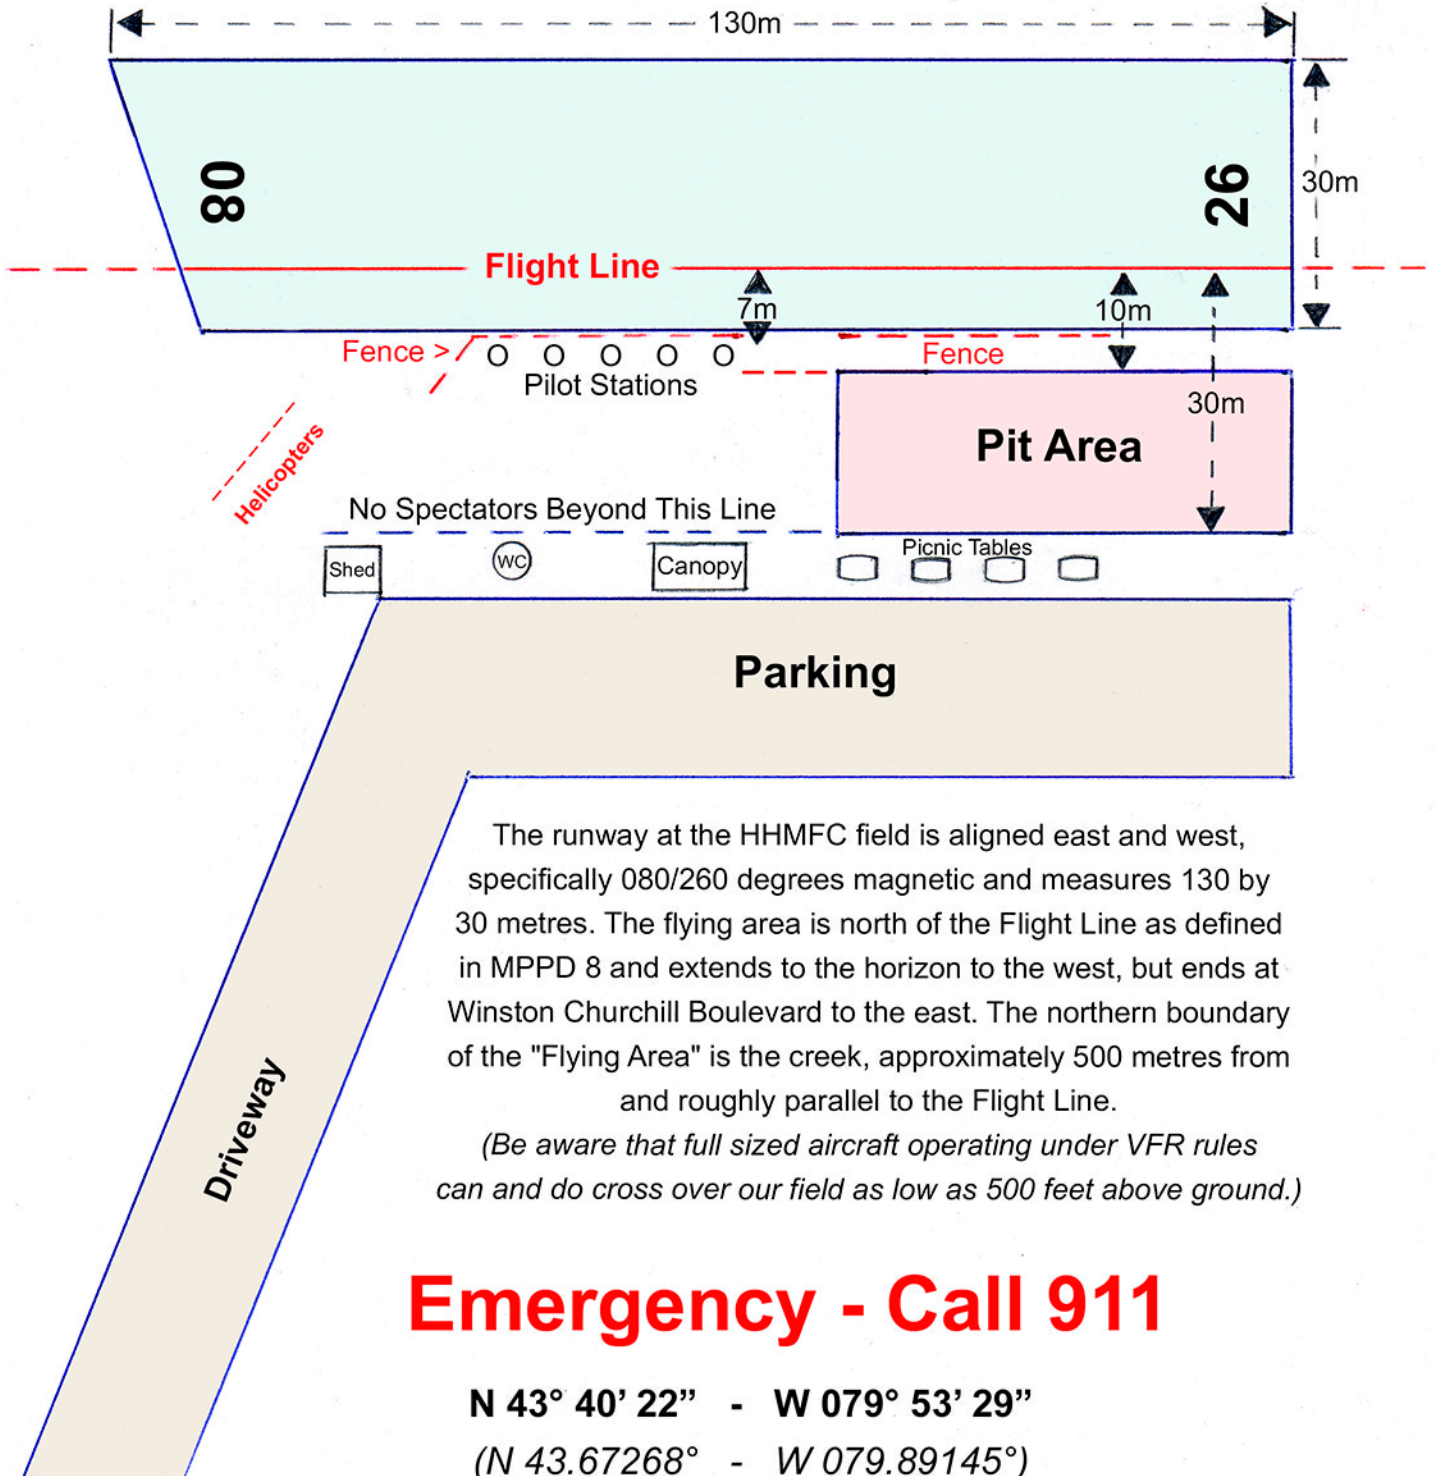

Halton Hills Model Flying Club

Field Location:

16763 17th Side Road, Halton Hills (Georgetown)

Entrance approximately 300 metres southwest of the Intersection of
Winston Churchill Boulevard and Mayfield Road

Emergency - Call 911

N 43° 40' 22" - W 079° 53' 29"

(N 43.67268° - W 079.89145°)